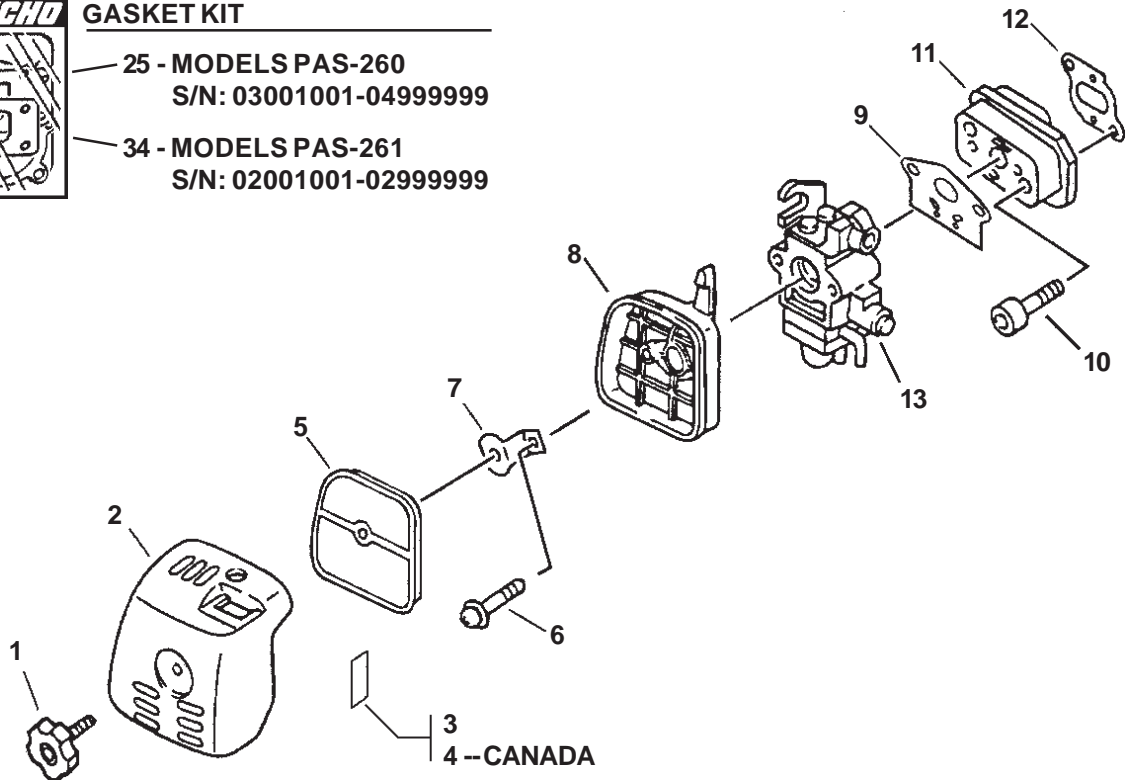

SERIAL NUMBERS: 02001001-04999999

GASKET KIT

- 25 - MODELS PAS-260
  S/N: 03001001-04999999
- 34 - MODELS PAS-261
  S/N: 02001001-02999999

SERIAL NUMBERS: 02001001-04999999

ITEM	PART NUMBER	QTY	DESCRIPTION	REMARKS
1	13040652130	1	KNOB, FASTENER	
2	13031357731	1	LID, AIR CLEANER	
3	89012152730	1	LABEL, CHOKE	
4	89033252730	1	LABEL, CHOKE	CANADA MODELS: 04001001-04999999
5	13031051830	1	FILTER, AIR	
6	90024205060	2	SCREW 5X60	
7	12901157730	1	PLATE PREVENT	
8	P021001430	1	CASE, AIR CLEANER	
★ 9	13001013410	1	GASKET, INTAKE	
10	90016205025	2	BOLT 5X25	
11	13001756431	1	INSULATOR	
★ 12	13001055930	1	GASKET, INTAKE	
13	-----	1	CARBURETOR**	
**SEE CARBURETOR DIAGRAMS FOR MODEL APPLICATIONS AND SERIAL NUMBERS				
★ 14	V104000061	1	SHIELD, MUFFLER	
15	A320000001	1	COVER, MUFFLER	
16	90010605012	2	BOLT 5X12	
17	89016006361	1	LABEL, CAUTION - HOT	

MODELS PAS-260 SERIAL NUMBERS: 03001001-04999999

18	14580642030	1	MUFFLER	
19	90060000005	2	WASHER	
20	90010505055	2	BOLT 5X55	
21	14586240630	1	SCREEN, MUFFLER	
★ 22	V104000002	1	GASKET, EXHAUST	
23	A313000160	1	GUIDE, EXHAUST	
24	9136704010	3	SCREW 4X10	
25	P021002351	1	GASKET KIT	

MODELS PAS-261 SERIAL NUMBERS: 02001001-02999999

26	A300000140	1	MUFFLER	
27	V150000371	1	PLATE, EYE	
28	V347000000	4	CONICAL WASHER	
29	90010505055	2	BOLT 5X55	
30	14586240630	1	SCREEN, MUFFLER	
31	V104000360	1	GASKET, EXHAUST	
32	A313000130	1	GUIDE, EXHAUST	
33	9136704010	5	SCREW 4X10	
35	P021001521	1	GASKET KIT	

★ Also Included In GASKET KIT